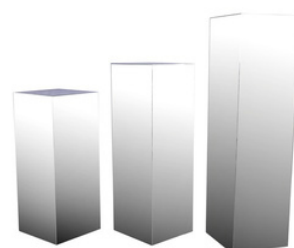

MIRROR PLINTHS

Mirror
H: 150cm, 120cm, 100cm, L: 40cm
IDR 1.000.000