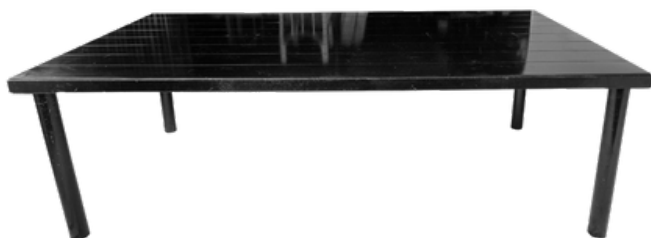

TABLES

**RECTANGULAR NATURAL**

Our Signature Natural with Grain
H: 75cm, L: 240cm, W: 120cm

IDR 500.000

**RECTANGULAR WHITE**

White (clean top, no panelling)
H: 75cm, L: 240cm, W: 120cm

IDR 500.000

**RECTANGULAR BLACK**

Black Gloss, Panelled Top
H: 75cm, L: 240cm, W: 120cm

IDR 500.000

**CURVED SET NATURAL**

Our Signature Natural with Grain
H: 75cm, L: 360cm, W: 120cm

IDR 800.000

**LOW RECTANGULAR NATURAL**

Our Signature Natural with Grain
H: 45cm, L: 240cm, W: 120cm