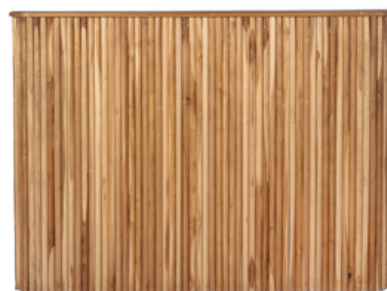

BARS & BOOTHS

**PANELLED WHITE**

White, Panel Design
H: 110cm, L: 150cm
IDR 1.000.000

**PANELLED BLACK**

Black Gloss, Panel Design
H: 110cm, L: 150cm
IDR 1.000.000

**FLUTED WHITE**

White, Fluted Design (curved ends)
H: 110cm, L: 150cm
IDR 1.250.000

**FLUTED NATURAL**

Natural, Fluted Design (curved ends)
H: 110cm, L: 150cm
IDR 1.250.000

**ACRYLIC (WHITE/BLACK/MIRROR)**

Gloss Acrylic (White/Black/Mirror)
H: 110cm, L: 150cm
IDR 1.250.000

**BAMBOO**

Natural Bamboo
H: 110cm, L: 150cm
IDR 1.000.000